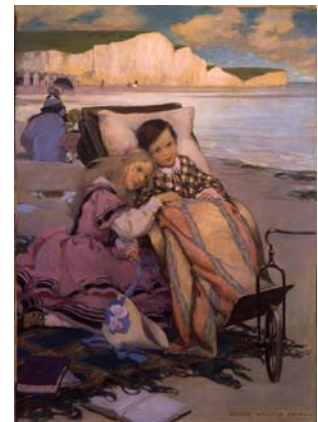

Gibson, C.D.
Love and Duty
Framed dims 29 x 34.5 inch
Copyright Kelly Collection

Rockwell, Norman
Daydreaming Bookkeeper,
Saturday Evening Post
37.25 x 30 inches, framed
Copyright Kelly Collection

Joseph Clement Coll (1881-
1921)
*Nayland Smith Struggling on
the Stairs*, 1915
Pen on paper
18.5 inches x 12.5 inches
copyright Kelly Collection

Cornwell, Dean
2 Men in Smokey Room
Framed dims 34.5 x 43 inch
Copyright Kelly Collection

Smith, Jessie Willcox
*Dombrey's Children on the
Beach at Brighton*
Framed dims 34 x 26 inch
Copyright Kelly Collection